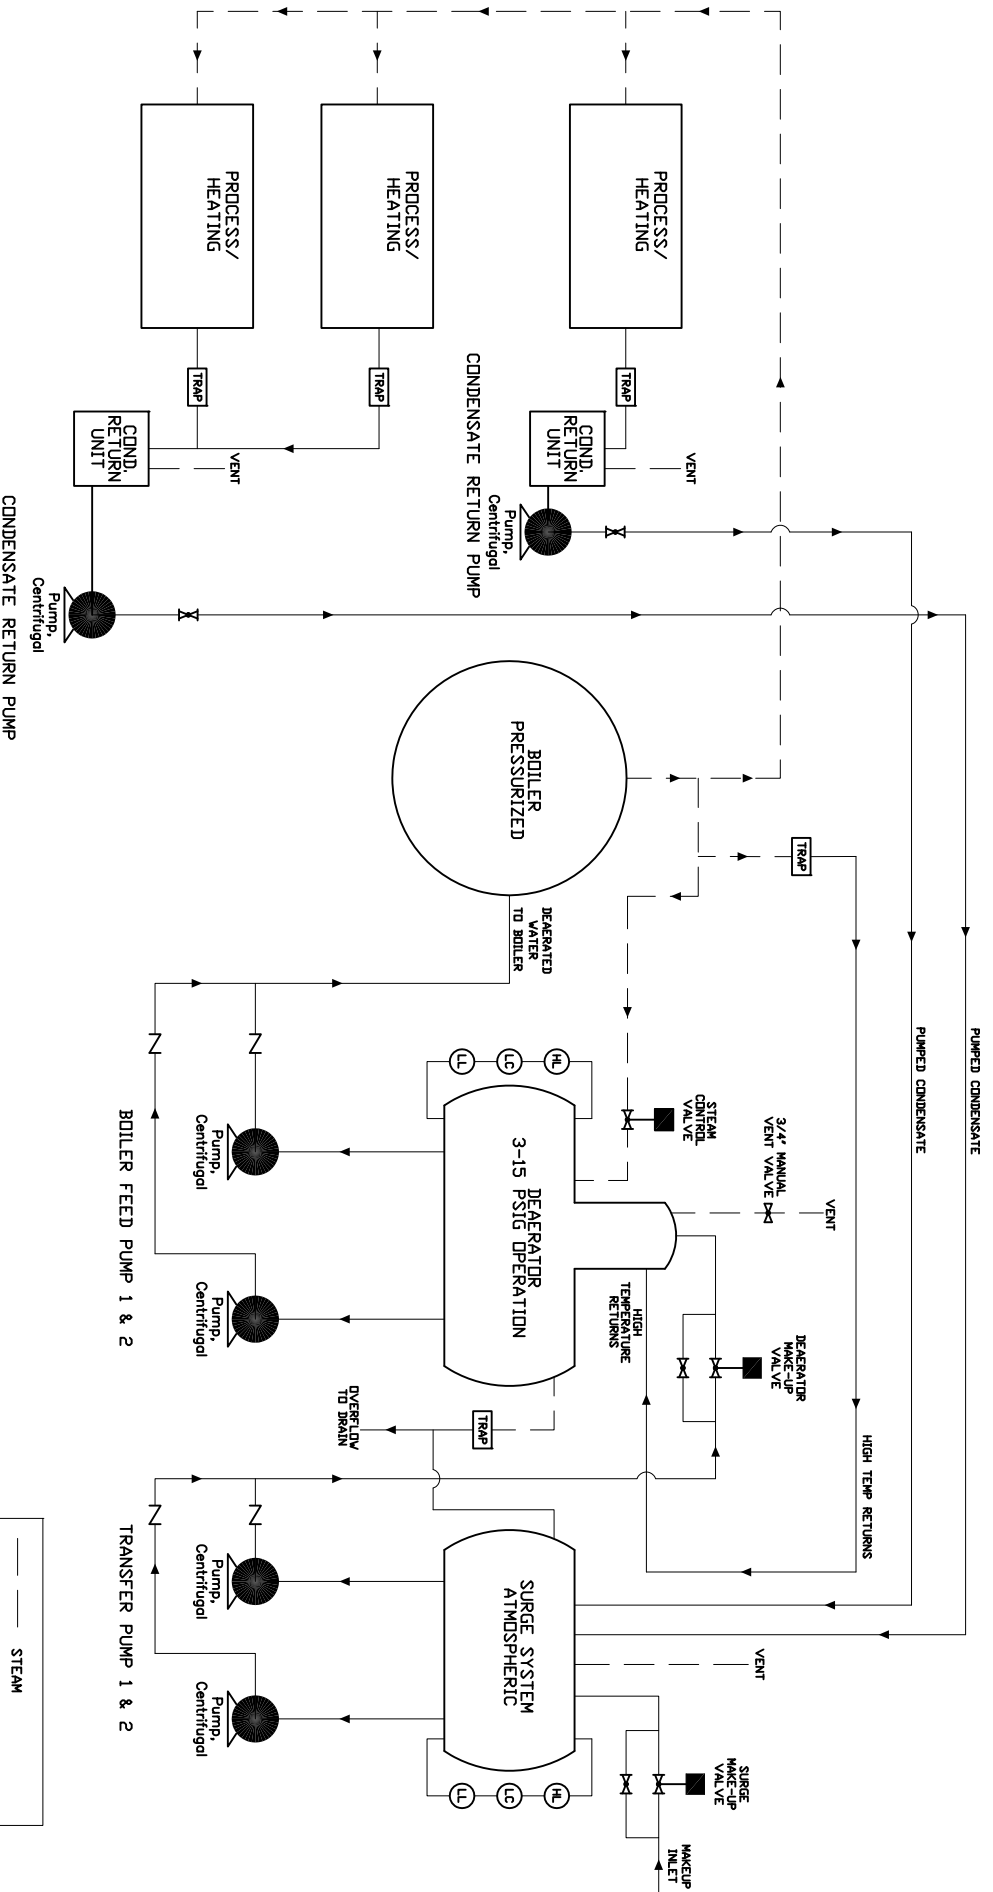

## GENERAL DEAERATOR & SURGE SYSTEM PIPING SCHEMATIC

NOTES:  
 NOT FOR CONSTRUCTION PURPOSES  
 ELECTRICAL WIRING NOT SHOWN

	STEAM
	WATER/CONDENSATE
	GLOBE VALVE
	CHECK VALVE